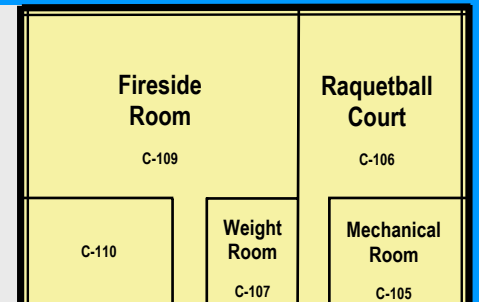

Building C - 2nd Floor

- C 202 - Sixth & Seventh Grade Boys
- C 204 - Eighth & Ninth Grade Co-ed
- C 205 - Tenth - Twelfth Grade Co-ed

Building D

- D 102 - Ladies 4
- D 103 - Men 5
- D 104 - Ladies 3
- D 105 - Men 3
- D 109 - Ladies 6
- D 110 - Young Adult 1
- D 111 - Ladies 1
- D 112 - Ladies 5
- D 114 - Men 1

Mission House

- Mission House - Men 2

BUILDING C
1st FLOOR
CLC/Gym Fellowship Hall
C-101