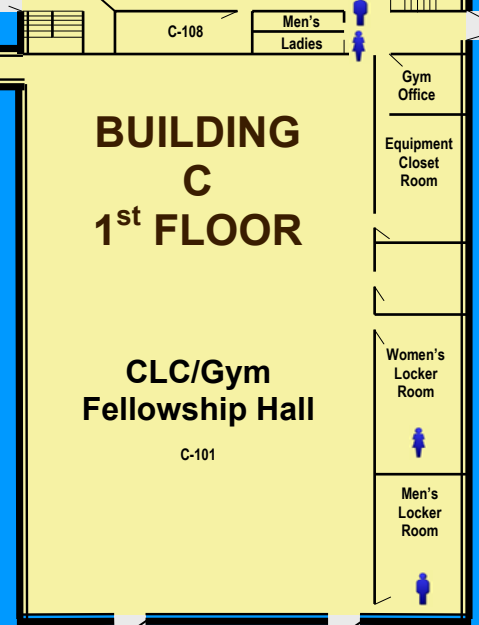

FAIRHAVEN CAMPUS MAP

SUNDAY SCHOOL CLASSROOMS

Building B - 1st Floor

- B 101 - Birth to One
- B 102 - One's
- B 109 - Four Year Olds
- B 110 - Five Year Olds
- B 111 - First Grade
- B 112 - Two Year Olds
- B 113 - Three Year Olds

Building B - 2nd Floor

- B 215 - Fifth Grade Boys
- B 219 - Second Grade
- B 221 - Third Grade
- B 222 - Fifth Grade Girls
- B 223 - Fourth Grade
- B 223 - Couples 1

Building C - 1st Floor

- C101 - Ladies 2
- C 108 - Sixth & Seventh Grade Girls
- C 109 - Men 4
- C 110 - Couples 2

Mission House

- Mission House - Men 2

BUILDING C
1st FLOOR
CLC/Gym Fellowship Hall
C-101