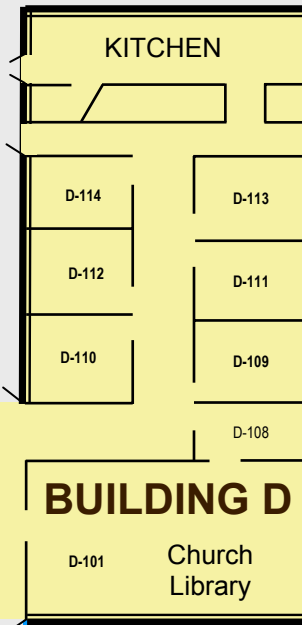

FAIRHAVEN CAMPUS MAP

SUNDAY SCHOOL CLASSROOMS

Building B - 1st Floor

- B 101 - Birth to One
- B 102 - One's
- B 109 - Four Year Olds
- B 110 - Five Year Olds
- B 111 - First Grade
- B 112 - Two Year Olds
- B 113 - Three Year Olds

Building B - 2nd Floor

- B 215 - Fifth Grade Boys
- B 219 - Second Grade
- B 221 - Third Grade
- B 222 - Fifth Grade Girls
- B 223 - Fourth Grade
- B 223 - Couples 1

Building C - 1st Floor

- C101 - Ladies 2
- C 108 - Sixth & Seventh Grade Girls
- C 109 - Men 4
- C 110 - Couples 2

Building C - 2nd Floor

- C 202 - Sixth & Seventh Grade Boys
- C 204 - Eighth & Ninth Grade Co-ed
- C 205 - Tenth - Twelfth Grade Co-ed

Building D

- D 102 - Ladies 4
- D 103 - Men 5
- D 104 - Ladies 3
- D 105 - Men 3
- D 109 - Ladies 6
- D 110 - Young Adult 1
- D 111 - Ladies 1
- D 112 - Ladies 5
- D 114 - Men 1

Mission House

- Mission House - Men 2

BUILDING C
1st FLOOR
CLC/Gym Fellowship Hall
C-101